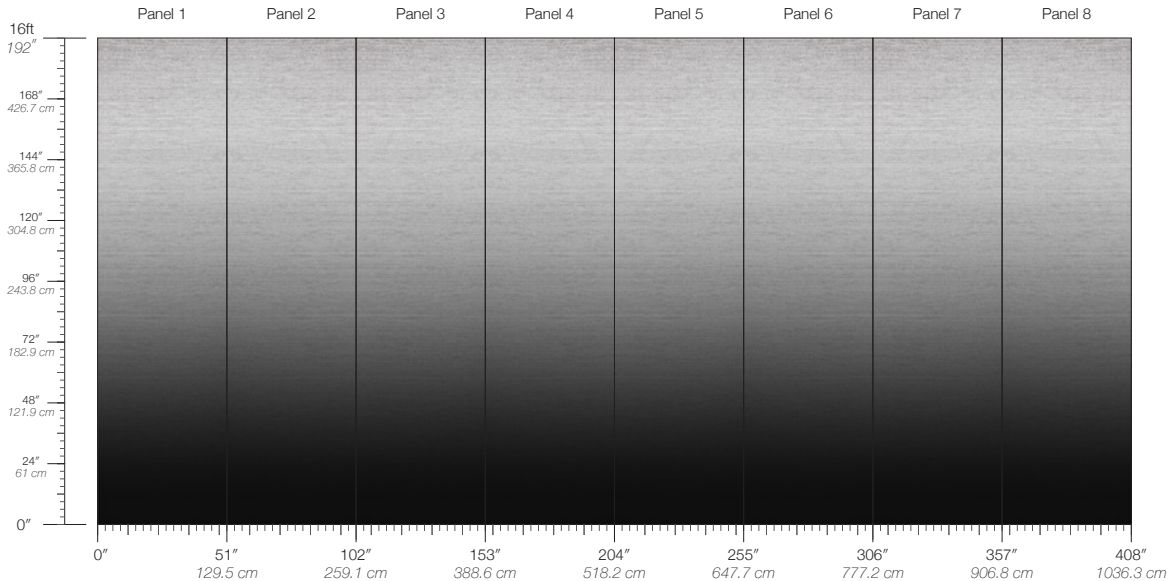

# Brasscloth Obsidian

Suitable for residential and commercial projects

**COLOR**  
Obsidian

**ITEM**  
1204

**CONTENT**  
Type II Vinyl

**PANEL WIDTH**  
51" / 1295 mm trimmed

**PANEL HEIGHT**  
132" / 3353 mm standard  
192" / 4877 mm extended