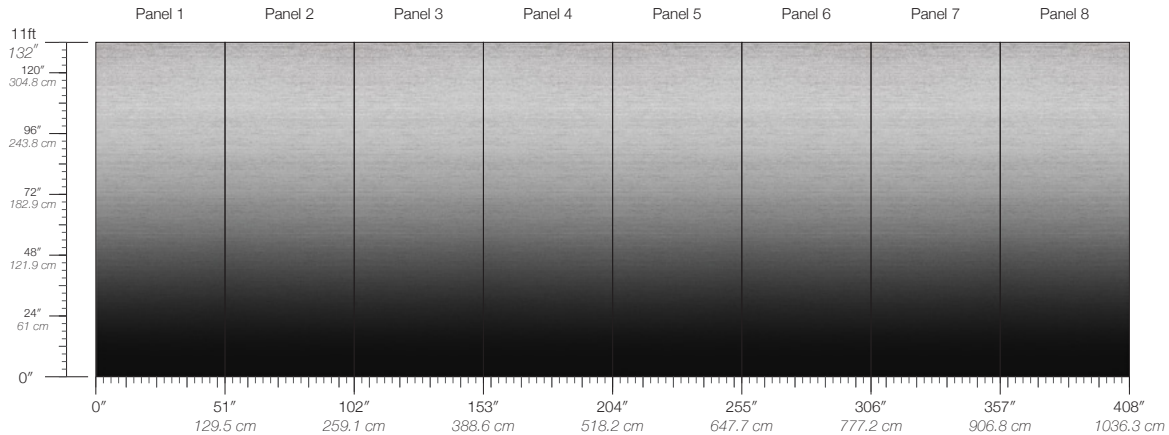

# Brasscloth Obsidian

Suitable for residential and commercial projects

**COLOR**  
Obsidian

**ITEM**  
1204

**CONTENT**  
Type II Vinyl

**PANEL WIDTH**  
51" / 1295 mm trimmed

**PANEL HEIGHT**  
132" / 3353 mm standard  
192" / 4877 mm extended